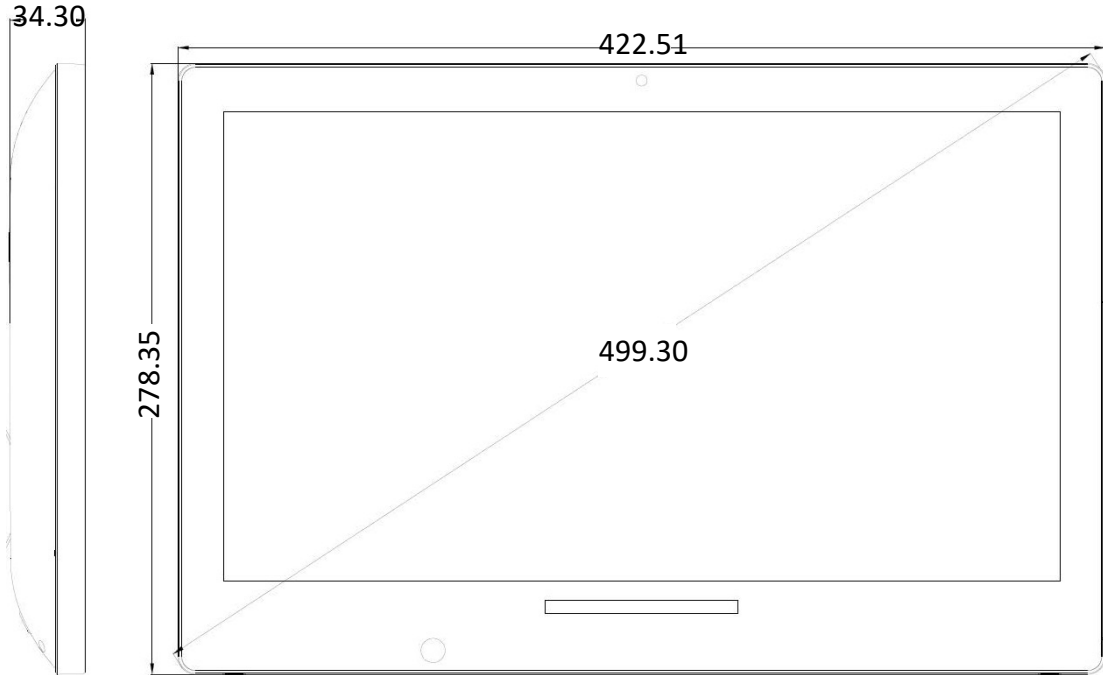

AD SERIES

Specifications

Octab 17.3" - OCTAB173P-T-4

*Specifications are typical and subject to change.

+44(0)870 005 5520

UK Head Office: Unit 49 Eldon Way,
Paddock Wood, Kent, TN12 6BE

eva2@adseries.com