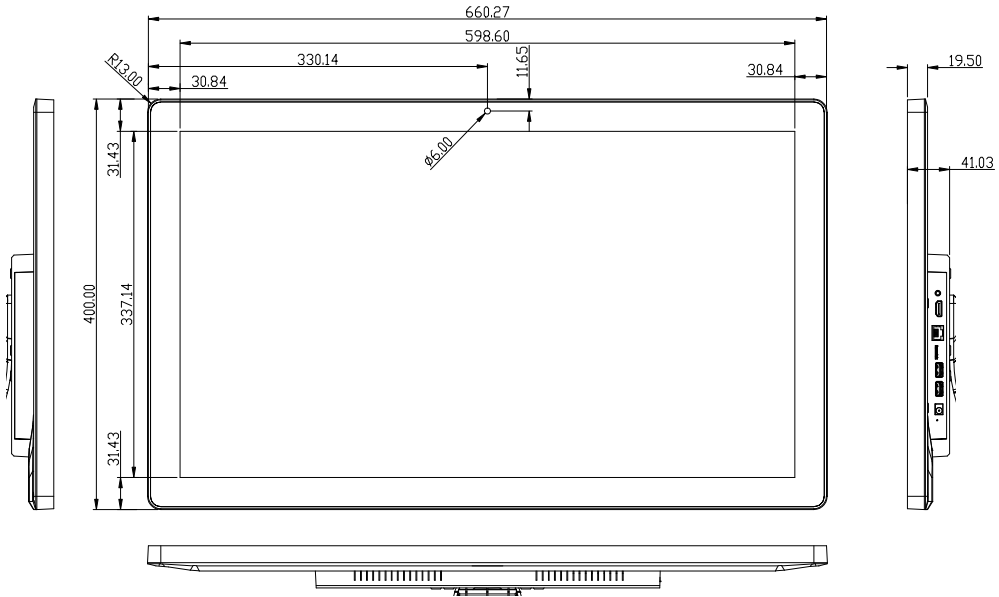

Octab 27" - OCTAB270P-T-4

*Specifications are typical and subject to change.

+44(0)870 005 5520

UK Head Office: Unit 49 Eldon Way,
Paddock Wood, Kent, TN12 6BE

eva2@adseries.com