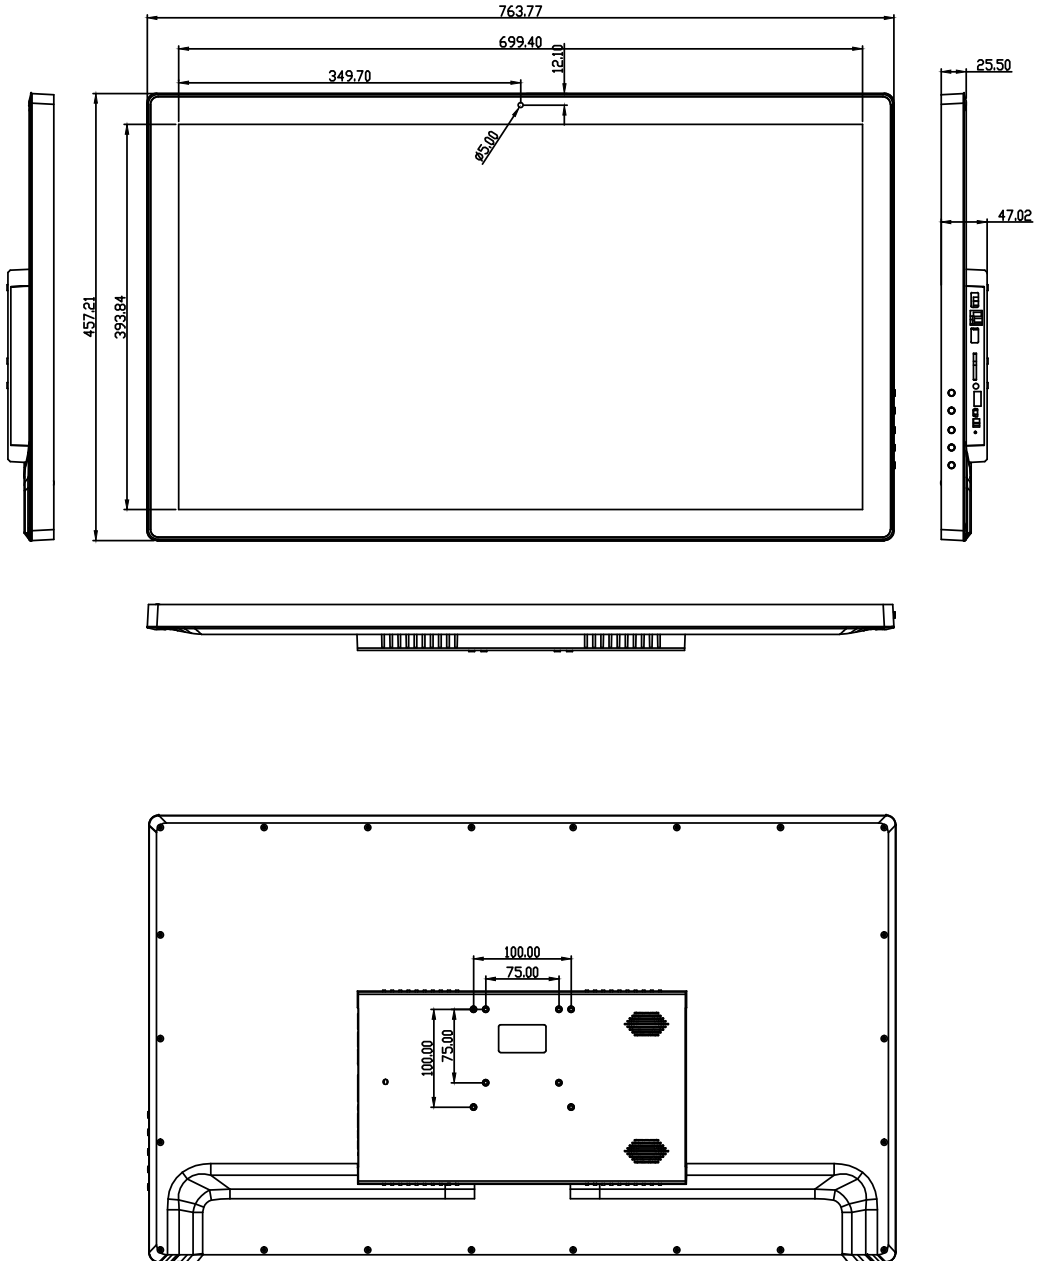

Octab 32" - OCTAB320P-T-4

*Specifications are typical and subject to change.

+44(0)870 005 5520

UK Head Office: Unit 49 Eldon Way,
Paddock Wood, Kent, TN12 6BE

eva2@adseries.com