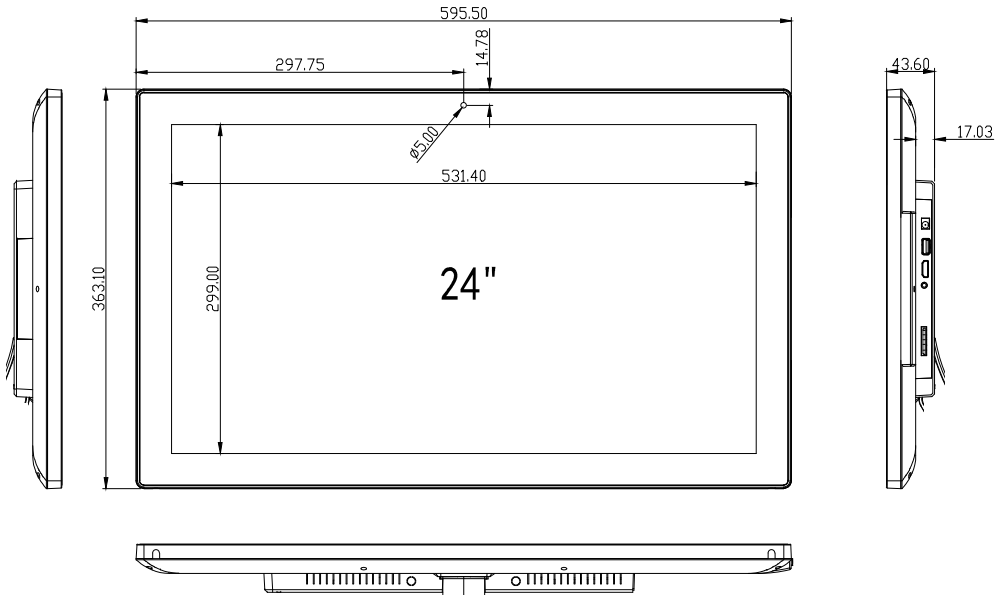

## Specifications

### Octab 18.5" - OCTAB185P-T-4

\*Specifications are typical and subject to change.

+44(0)870 005 5520

UK Head Office: Unit 49 Eldon Way,  
Paddock Wood, Kent, TN12 6BE

eva2@adseries.com

### Octab 21.5" - OCTAB215P-T-4

\*Specifications are typical and subject to change.

### Octab 23.8" - OCTAB238P-T-4

\*Specifications are typical and subject to change.