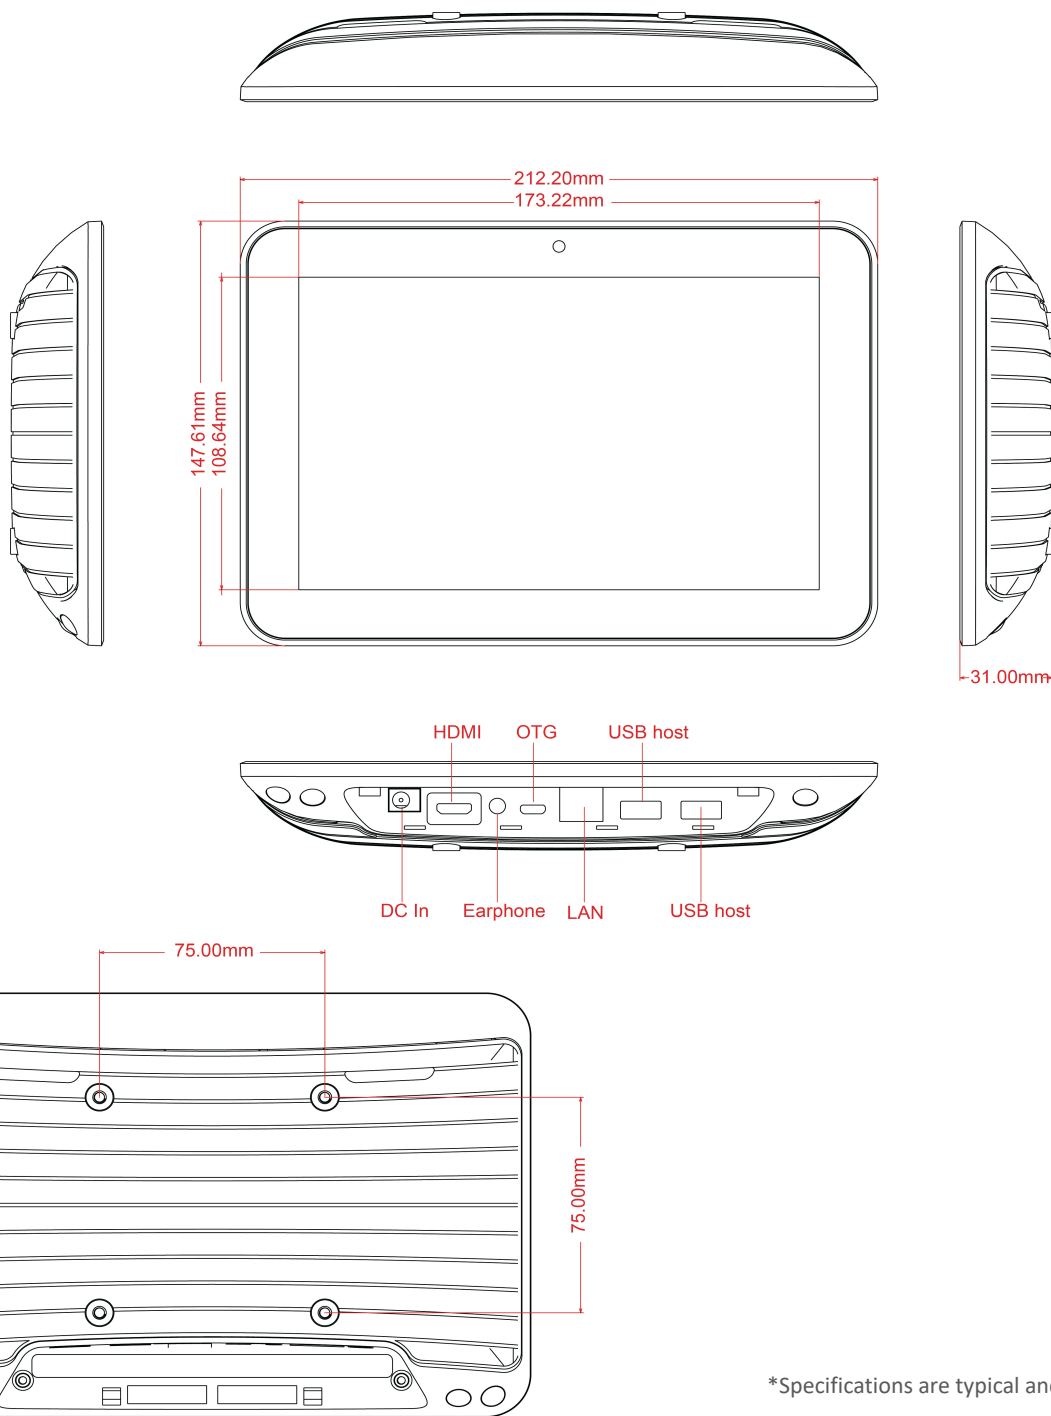

+44(0)870 005 5520

UK Head Office: Unit 49 Eldon Way,
Paddock Wood, Kent, TN12 6BE

eva2@adseries.com

System				
CPU	RK3288, Quad-core cortex A17, 1.6G			
Operating system	Android 8.1			
Internal memory	16GB internal memory, RAM 2GB			
Network				
WiFi	802.11b/g/n	Ethernet	10M/100M Ethernet	Bluetooth
Display Specifications				
Screen Size	8"	10.1"	11.6"	15"
Resolution	1280 x 800	1280 x 800	1366x768	1920 x 1080
Active Area mm	172.2 x 107.6	217.0 x 135.6	256.1 x 144.0	344.2 x 193.6
Brightness cd/m2	300	300	220	250
Aspect	0.673611111	0.673611111	0.672916667	0.672916667
Contrast	33.33402778	33.33402778	20.83402778	20.83402778
Viewing Angle L/R/U/D	80/80/80/80	85/85/85/85	45/45/30/45	85/85/85/85
Interfaces & Power				
Memory card slot	No	SD card		
USB	3 x USB Host			
Micro USB	Micro USB OTG			
HDMI	HDMI output			No
RJ45	RJ45 with POE			
POE	IEEE802.3at/af			
Power Jack	DC power in			
Battery	No	5000mah/3.7V		No
Adaptor	12V 1A	12V 2A		12V 3A
Speakers	2 x 1W	2 x 1W	2 x 1W	2 x 2W
Earphone	3.5mm			
Microphone	No	Yes	No	No
Other				
Camera	No camera	2.0M/P front		
Touchscreen	5-point capacitive	10-point capacitive		
Casing	Black plastic frame as standard			
Mounting	75 x 75 Vesa			100 x 100 Vesa
Dimensions	212 x 148 x 31	255 x 172 x 29	289 x 187 x 30.5	387 x 244 x 29
Weight	0.7	0.7	0.9	
Certifications	As appropriate for country of deployment. Warranty 18 months			

8"Qtab POE Android

*Specifications are typical and subject to change.

+44(0)870 005 5520

UK Head Office: Unit 49 Eldon Way,
Paddock Wood, Kent, TN12 6BE

eva2@adseries.com

10.1" Qtab POE Android

*Specifications are typical and subject to change.