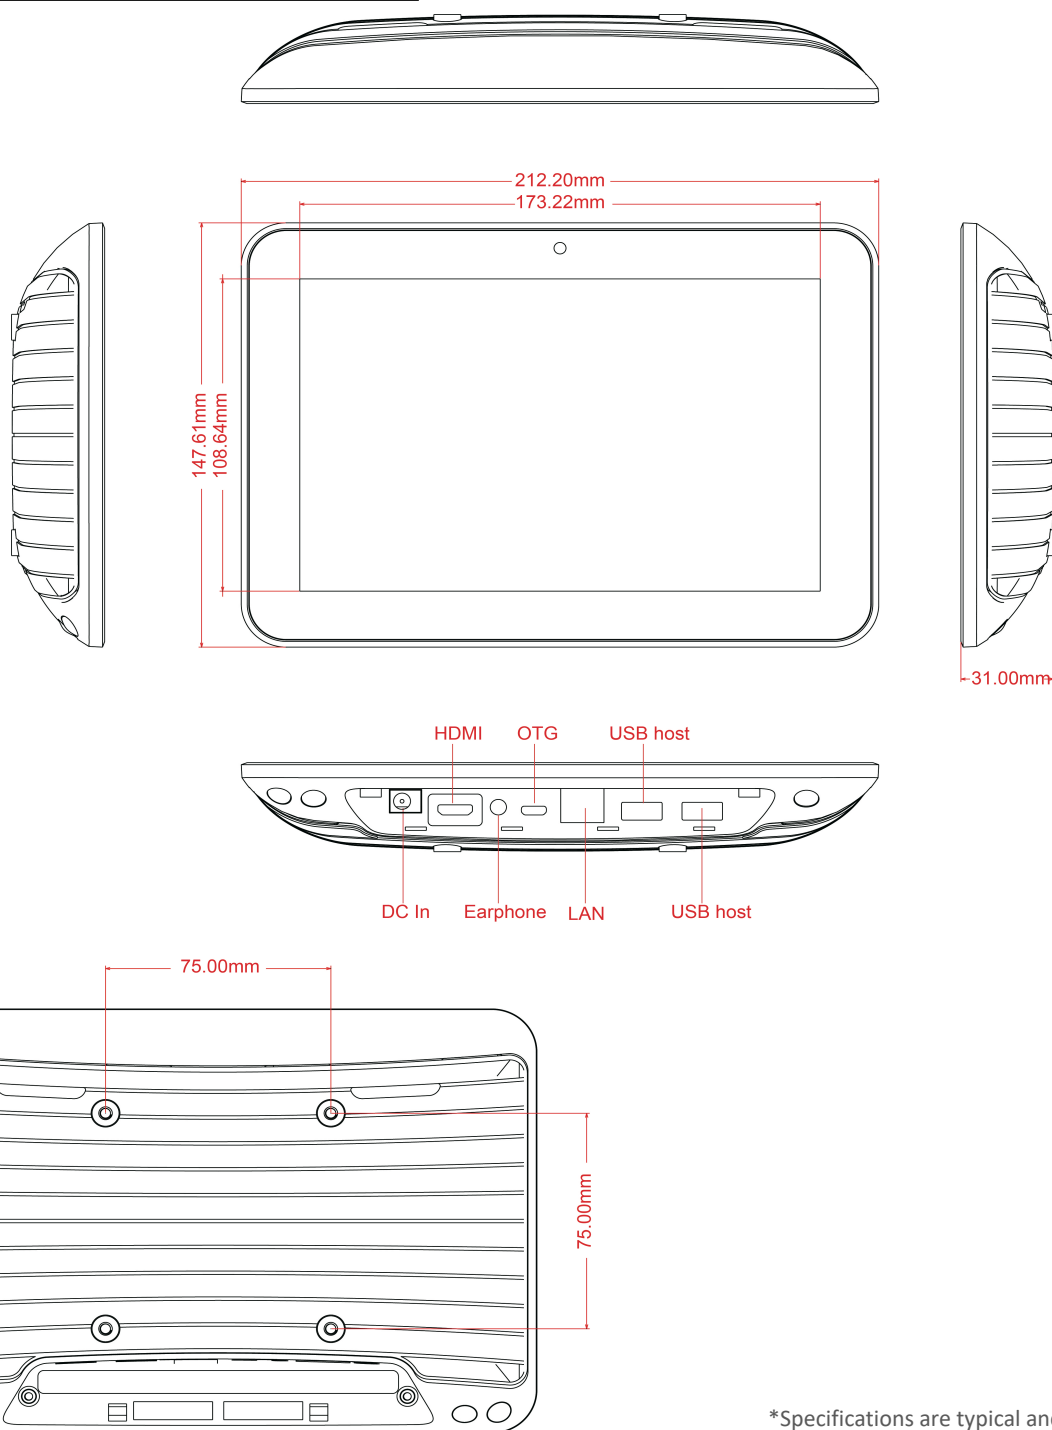

8"Qtab POE Android

*Specifications are typical and subject to change.

+44(0)870 005 5520

UK Head Office: Unit 49 Eldon Way,
Paddock Wood, Kent, TN12 6BE

eva2@adseries.com