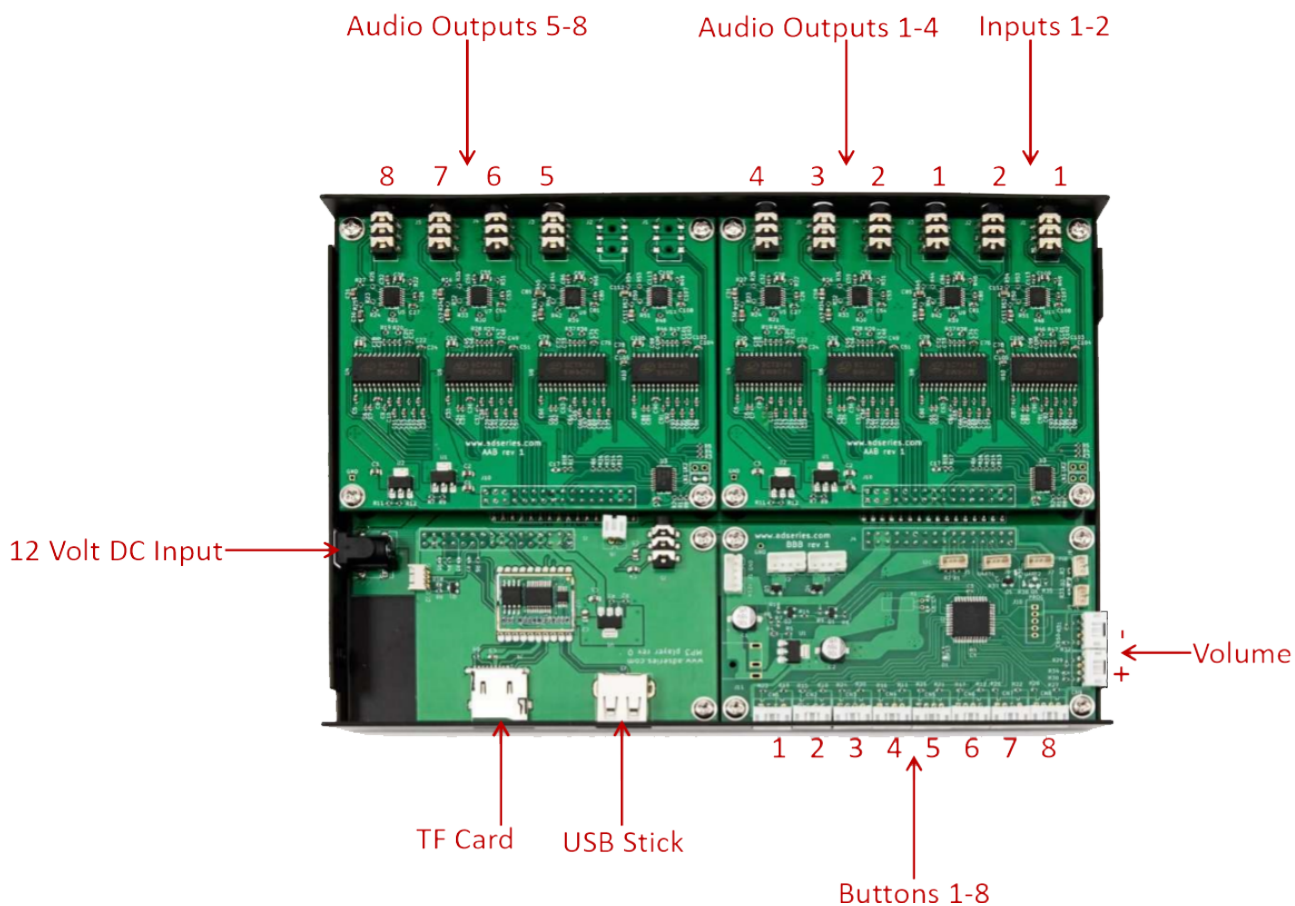

## ABBB Audio Switcher

Designed for Portable Speaker, soundbar and headphone demonstration. The ABBB stereo audio switch and player will deliver quality audio up to 8 devices. Controlled via buttons, touch or serial devices.