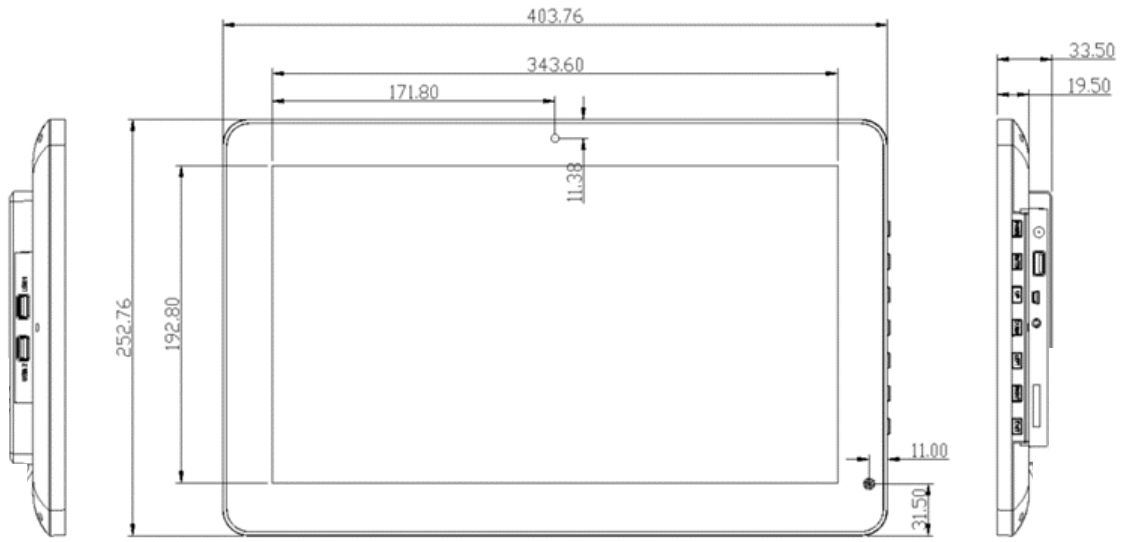

*Specifications are typical and subject to change.

Call Us: +44 (0)870 005 5520

Email: eva2@adseries.com

Technical Drawings Index Octab

Screen Size	Page number
10.1"	<u>6</u>
11.6"	<u>7</u>
14.1"	<u>8</u>
15.6"	<u>9</u>
17.3"	<u>10</u>
21.5"	<u>11</u>
23.8"	<u>12</u>
27"	<u>13</u>
32"	<u>14</u>

Octab 10.1" - OCTAB101P-T-4

Specifications

*Specifications are typical and subject to change.

Call Us: +44 (0)870 005 5520

Email: eva2@adseries.com

Octab 11.6" - OCTAB116P-T-4

*Specifications are typical and subject to change.

Octab 14.1" - OCTAB141P-T-4

Specifications

*Specifications are typical and subject to change.

Call Us: +44 (0)870 005 5520

Email: eva2@adseries.com

Octab 15.6" - OCTAB156P-T-4

*Specifications are typical and subject to change.

*Specifications are typical and subject to change.

Octab 21.5" - OCTAB215P-T-4

Specifications

*Specifications are typical and subject to change.

Octab 23.8" - OCTAB238P-T-4

Specifications

*Specifications are typical and subject to change.