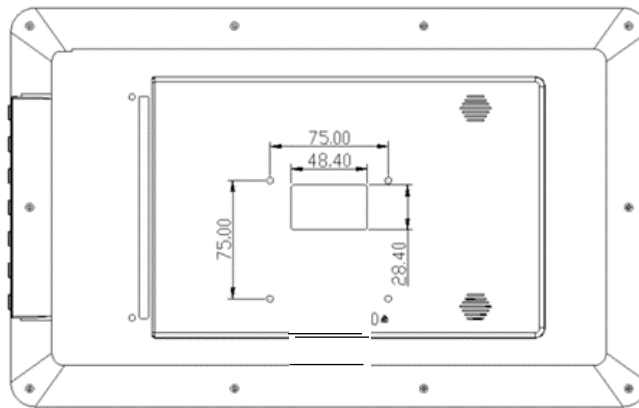

*Specifications are typical and subject to change.

Call Us: +44 (0)870 005 5520

Email: eva2@adseries.com

Technical Drawings Index Octab

Screen Size	Page number
10.1"	<u>6</u>
11.6"	<u>7</u>
14.1"	<u>8</u>
15.6"	<u>9</u>
17.3"	<u>10</u>
21.5"	<u>11</u>
23.8"	<u>12</u>
27"	<u>13</u>
32"	<u>14</u>

Octab 14.1" - OCTAB141P-T-4

Specifications

*Specifications are typical and subject to change.

Call Us: +44 (0)870 005 5520

Email: eva2@adseries.com

Octab 15.6" - OCTAB156P-T-4

*Specifications are typical and subject to change.

*Specifications are typical and subject to change.

Octab 21.5" - OCTAB215P-T-4

Specifications

*Specifications are typical and subject to change.

Octab 23.8" - OCTAB238P-T-4

Specifications

*Specifications are typical and subject to change.