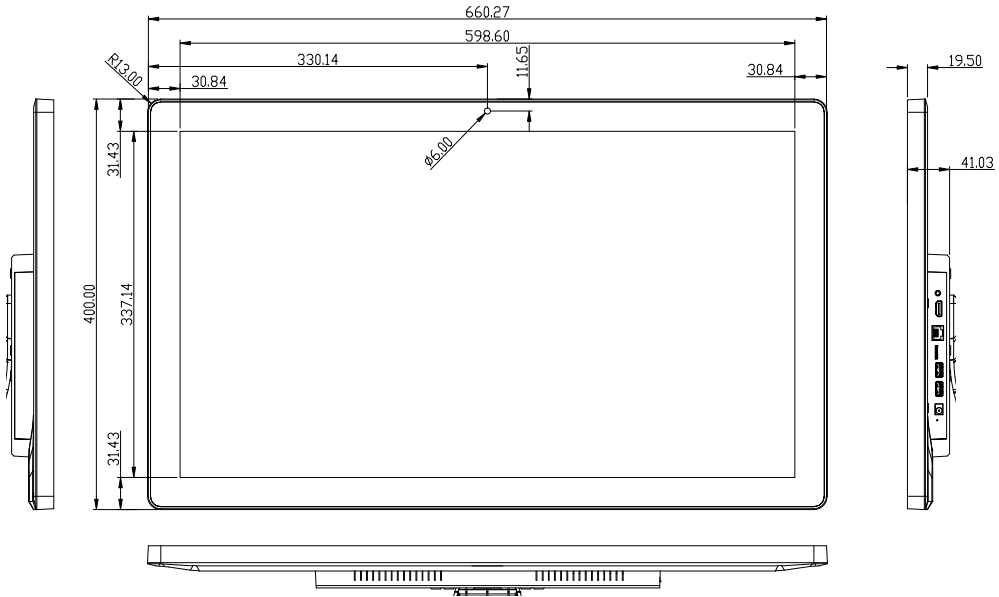

*Specifications are typical and subject to change.

Call Us: +44 (0)870 005 5520

Email: eva2@adseries.com

Technical Drawings Index Octab

Screen Size	Page number
10.1"	<u>6</u>
11.6"	<u>7</u>
14.1"	<u>8</u>
15.6"	<u>9</u>
17.3"	<u>10</u>
21.5"	<u>11</u>
23.8"	<u>12</u>
27"	<u>13</u>
32"	<u>14</u>

Octab 14.1" - OCTAB141P-T-4

Specifications

*Specifications are typical and subject to change.

Call Us: +44 (0)870 005 5520

Email: eva2@adseries.com

Octab 15.6" - OCTAB156P-T-4

*Specifications are typical and subject to change.

*Specifications are typical and subject to change.

Octab 21.5" - OCTAB215P-T-4

Specifications

*Specifications are typical and subject to change.

Octab 23.8" - OCTAB238P-T-4

Specifications

*Specifications are typical and subject to change.

Call Us: +44 (0)870 005 5520

Email: eva2@adseries.com

Octab 27" - OCTAB270P-T-4

Specifications

*Specifications are typical and subject to change.

Call Us: +44 (0)870 005 5520

Email: eva2@adseries.com

Octab 32" - OCTAB320P-T-4