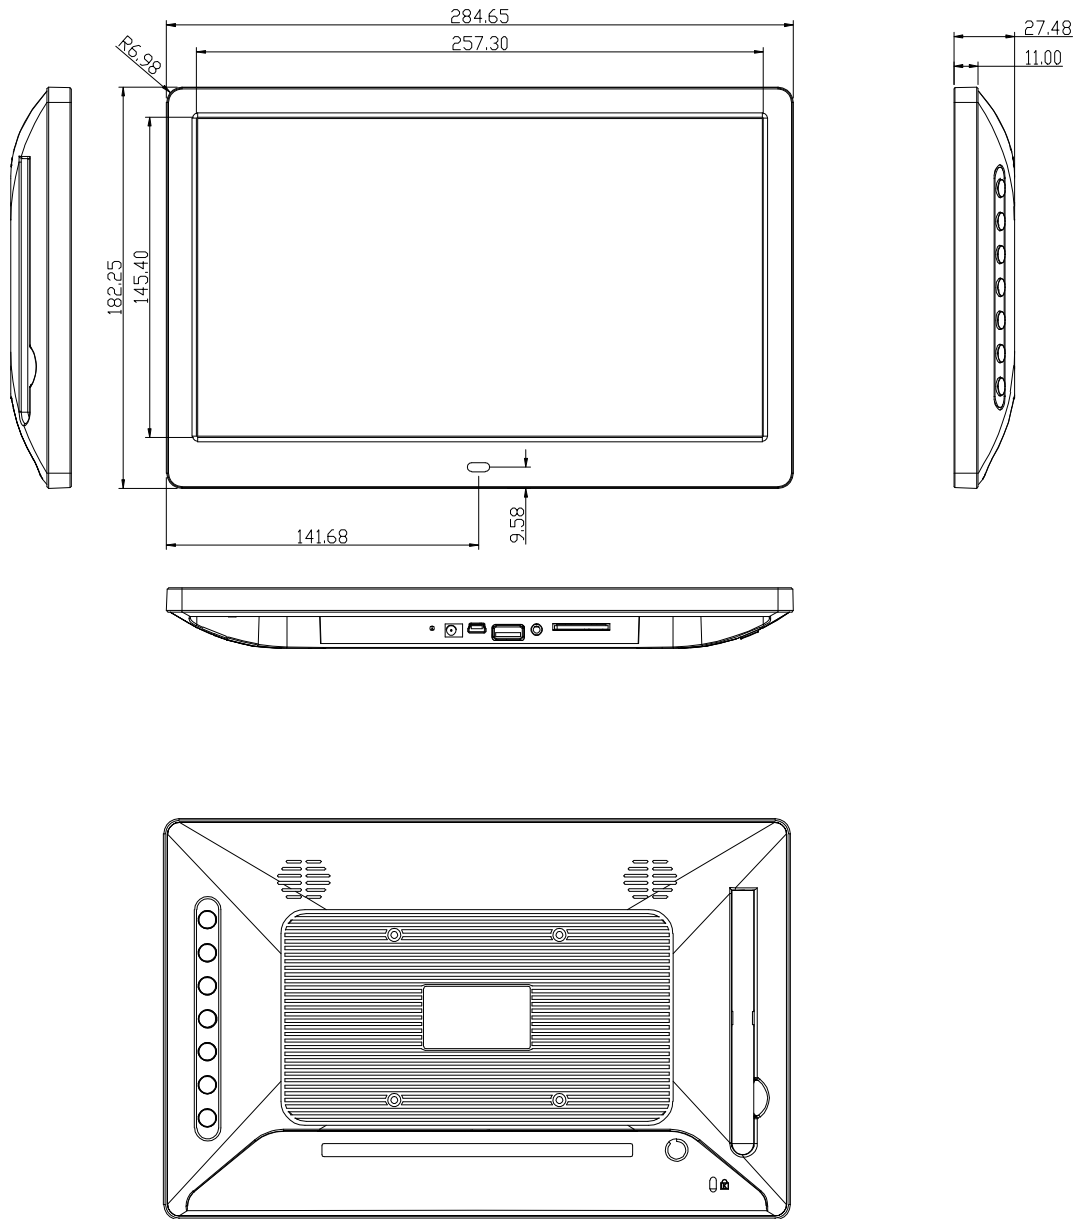

*Specifications are typical and subject to change.

Call Us: +44 (0)870 005 5520

Email: eva2@adseries.com

Technical Drawings Index Octab

Screen Size	Page number
10.1"	<u>6</u>
11.6"	<u>7</u>
14.1"	<u>8</u>
15.6"	<u>9</u>
17.3"	<u>10</u>
21.5"	<u>11</u>
23.8"	<u>12</u>
27"	<u>13</u>
32"	<u>14</u>

Octab 10.1" - OCTAB101P-T-4

Specifications

*Specifications are typical and subject to change.

Call Us: +44 (0)870 005 5520

Email: eva2@adseries.com

Octab 11.6" - OCTAB116P-T-4

*Specifications are typical and subject to change.