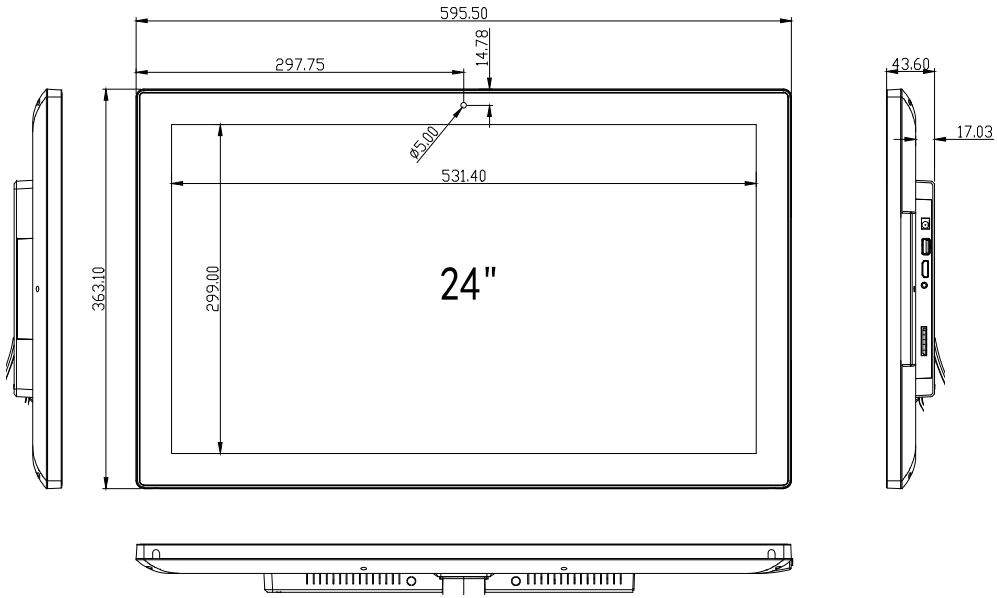

*Specifications are typical and subject to change.

Call Us: +44 (0)870 005 5520

Email: eva2@adseries.com

Technical Drawings Index Octab

Screen Size	Page number
10.1"	<u>6</u>
11.6"	<u>7</u>
14.1"	<u>8</u>
15.6"	<u>9</u>
17.3"	<u>10</u>
21.5"	<u>11</u>
23.8"	<u>12</u>
27"	<u>13</u>
32"	<u>14</u>

Octab 14.1" - OCTAB141P-T-4

Specifications

*Specifications are typical and subject to change.

Call Us: +44 (0)870 005 5520

Email: eva2@adseries.com

Octab 15.6" - OCTAB156P-T-4

*Specifications are typical and subject to change.

*Specifications are typical and subject to change.

Octab 21.5" - OCTAB215P-T-4

Specifications

*Specifications are typical and subject to change.

Octab 23.8" - OCTAB238P-T-4

Specifications

*Specifications are typical and subject to change.

Call Us: +44 (0)870 005 5520

Email: eva2@adseries.com

Octab 27" - OCTAB270P-T-4

Specifications

*Specifications are typical and subject to change.

Call Us: +44 (0)870 005 5520

Email: eva2@adseries.com

Octab 32" - OCTAB320P-T-4