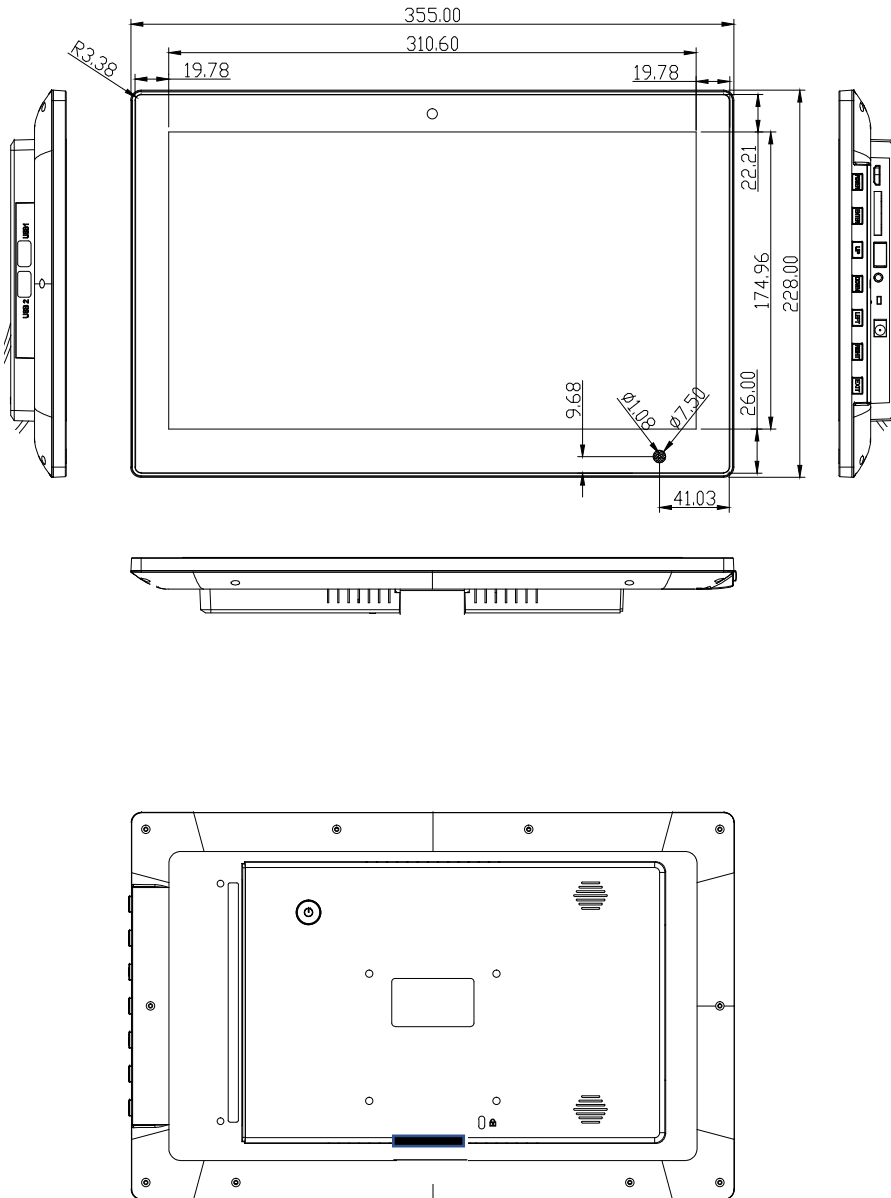

*Specifications are typical and subject to change.

Call Us: +44 (0)870 005 5520

Email: eva2@adseries.com

Technical Drawings Index Octab

Screen Size	Page number
10.1"	<u>6</u>
11.6"	<u>7</u>
14.1"	<u>8</u>
15.6"	<u>9</u>
17.3"	<u>10</u>
21.5"	<u>11</u>
23.8"	<u>12</u>
27"	<u>13</u>
32"	<u>14</u>

Octab 10.1" - OCTAB101P-T-4

Specifications

*Specifications are typical and subject to change.

Call Us: +44 (0)870 005 5520

Email: eva2@adseries.com

Octab 11.6" - OCTAB116P-T-4

*Specifications are typical and subject to change.

Octab 14.1" - OCTAB141P-T-4

Specifications

*Specifications are typical and subject to change.

Call Us: +44 (0)870 005 5520

Email: eva2@adseries.com

Octab 15.6" - OCTAB156P-T-4

*Specifications are typical and subject to change.