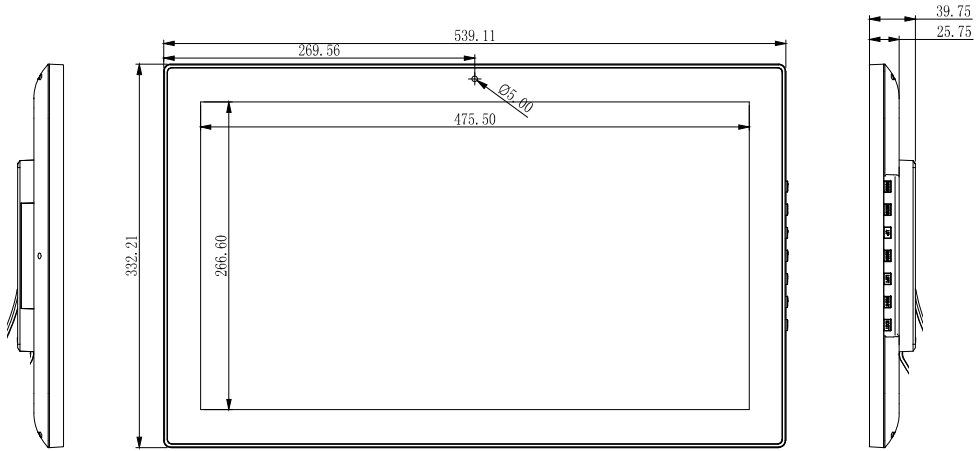

*Specifications are typical and subject to change.

Call Us: +44 (0)870 005 5520

Email: eva2@adseries.com

Technical Drawings Index Octab

Screen Size	Page number
10.1"	<u>6</u>
11.6"	<u>7</u>
14.1"	<u>8</u>
15.6"	<u>9</u>
17.3"	<u>10</u>
21.5"	<u>11</u>
23.8"	<u>12</u>
27"	<u>13</u>
32"	<u>14</u>

Octab 10.1" - OCTAB101P-T-4

Specifications

*Specifications are typical and subject to change.

Call Us: +44 (0)870 005 5520

Email: eva2@adseries.com

Octab 11.6" - OCTAB116P-T-4

*Specifications are typical and subject to change.

Octab 14.1" - OCTAB141P-T-4

Specifications

*Specifications are typical and subject to change.

Call Us: +44 (0)870 005 5520

Email: eva2@adseries.com

Octab 15.6" - OCTAB156P-T-4

*Specifications are typical and subject to change.

*Specifications are typical and subject to change.

Octab 21.5" - OCTAB215P-T-4

Specifications

*Specifications are typical and subject to change.

Octab 23.8" - OCTAB238P-T-4

Specifications

*Specifications are typical and subject to change.