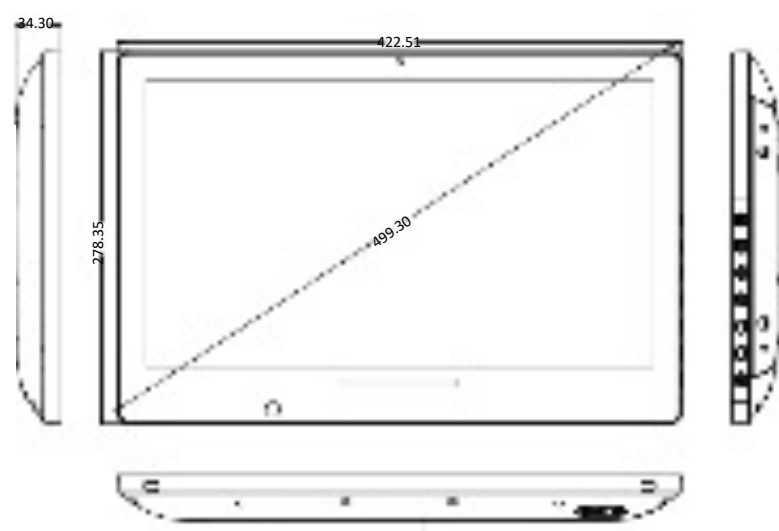

*Specifications are typical and subject to change.

Call Us: +44 (0)870 005 5520

Email: eva2@adseries.com

Technical Drawings Index Octab

Screen Size	Page number
10.1"	<u>6</u>
11.6"	<u>7</u>
14.1"	<u>8</u>
15.6"	<u>9</u>
17.3"	<u>10</u>
21.5"	<u>11</u>
23.8"	<u>12</u>
27"	<u>13</u>
32"	<u>14</u>

Octab 14.1" - OCTAB141P-T-4

Specifications

*Specifications are typical and subject to change.

Call Us: +44 (0)870 005 5520

Email: eva2@adseries.com

Octab 15.6" - OCTAB156P-T-4

*Specifications are typical and subject to change.

*Specifications are typical and subject to change.

Octab 21.5" - OCTAB215P-T-4

Specifications

*Specifications are typical and subject to change.

Octab 23.8" - OCTAB238P-T-4

Specifications

*Specifications are typical and subject to change.