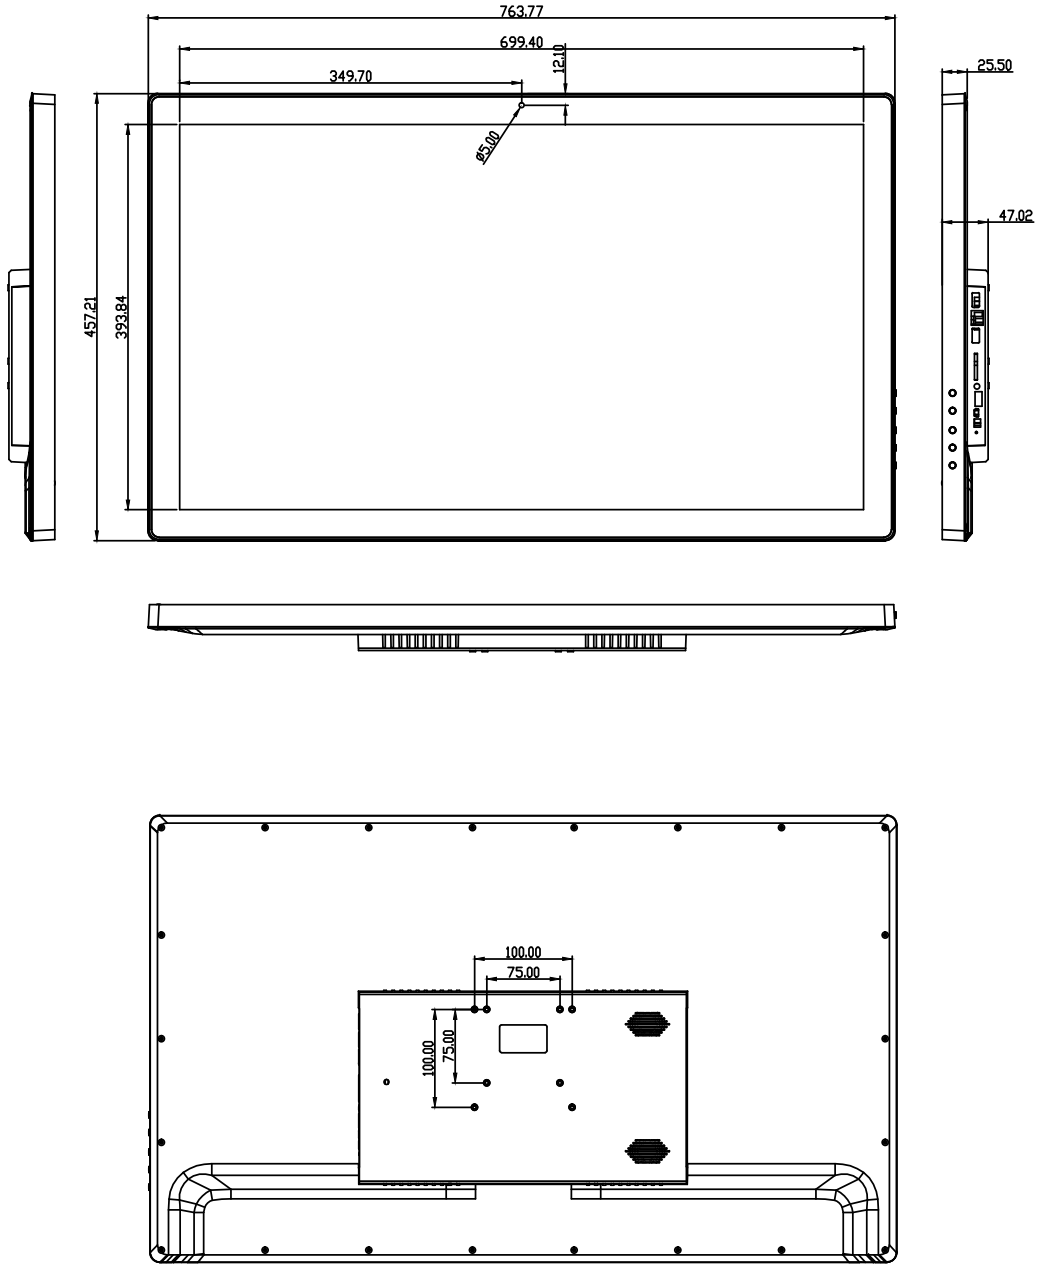

Octab 32" - OCTAB320P-T-4

Specifications

*Specifications are typical and subject to change.

Call Us: +44 (0)870 005 5520

Email: eva2@adseries.com