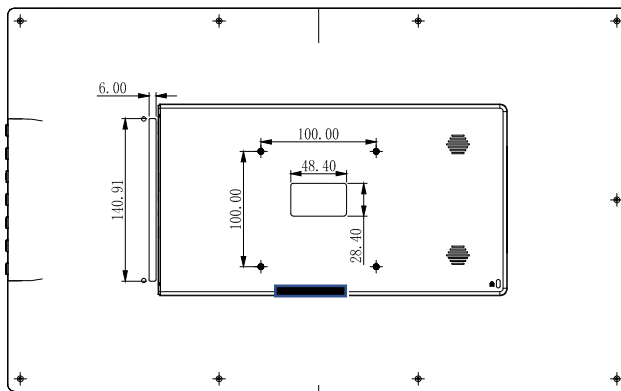

*Specifications are typical and subject to change.

Call Us: +44 (0)870 005 5520

Email: eva2@adseries.com

Technical Drawings Index Octab

Screen Size	Page number
10.1"	<u>6</u>
11.6"	<u>7</u>
14.1"	<u>8</u>
15.6"	<u>9</u>
17.3"	<u>10</u>
21.5"	<u>11</u>
23.8"	<u>12</u>
27"	<u>13</u>
32"	<u>14</u>

Octab 14.1" - OCTAB141P-T-4

Specifications

*Specifications are typical and subject to change.

Call Us: +44 (0)870 005 5520

Email: eva2@adseries.com

Octab 15.6" - OCTAB156P-T-4

*Specifications are typical and subject to change.

*Specifications are typical and subject to change.

Octab 21.5" - OCTAB215P-T-4

Specifications

*Specifications are typical and subject to change.

Octab 23.8" - OCTAB238P-T-4

Specifications

*Specifications are typical and subject to change.