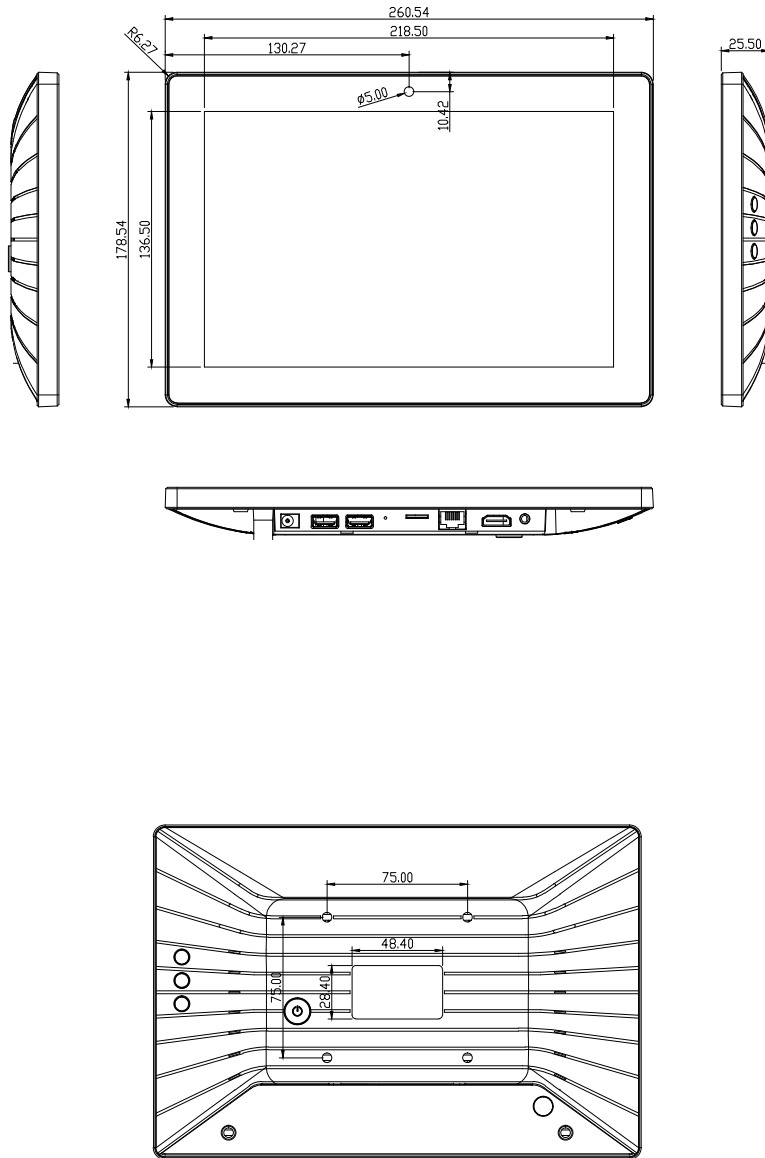

Technical Drawings Index Octab

Screen Size	Page number
10.1"	<u>6</u>
11.6"	<u>7</u>
14.1"	<u>8</u>
15.6"	<u>9</u>
17.3"	<u>10</u>
21.5"	<u>11</u>
23.8"	<u>12</u>
27"	<u>13</u>
32"	<u>14</u>

Octab 10.1" - OCTAB101P-T-4

Specifications

*Specifications are typical and subject to change.

Call Us: +44 (0)870 005 5520

Email: eva2@adseries.com