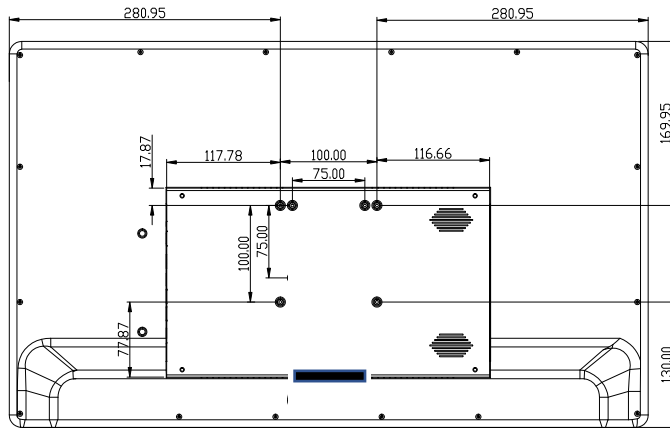

*Specifications are typical and subject to change.

Call Us: +44 (0)870 005 5520

Email: eva2@adseries.com

Technical Drawings Index Octab

Screen Size	Page number
10.1"	<u>6</u>
11.6"	<u>7</u>
14.1"	<u>8</u>
15.6"	<u>9</u>
17.3"	<u>10</u>
21.5"	<u>11</u>
23.8"	<u>12</u>
27"	<u>13</u>
32"	<u>14</u>

Octab 14.1" - OCTAB141P-T-4

Specifications

*Specifications are typical and subject to change.

Call Us: +44 (0)870 005 5520

Email: eva2@adseries.com

Octab 15.6" - OCTAB156P-T-4

*Specifications are typical and subject to change.

*Specifications are typical and subject to change.

Octab 21.5" - OCTAB215P-T-4

Specifications

*Specifications are typical and subject to change.

Octab 23.8" - OCTAB238P-T-4

Specifications

*Specifications are typical and subject to change.

Call Us: +44 (0)870 005 5520

Email: eva2@adseries.com

Octab 27" - OCTAB270P-T-4

Specifications

*Specifications are typical and subject to change.

Call Us: +44 (0)870 005 5520

Email: eva2@adseries.com

Octab 32" - OCTAB320P-T-4