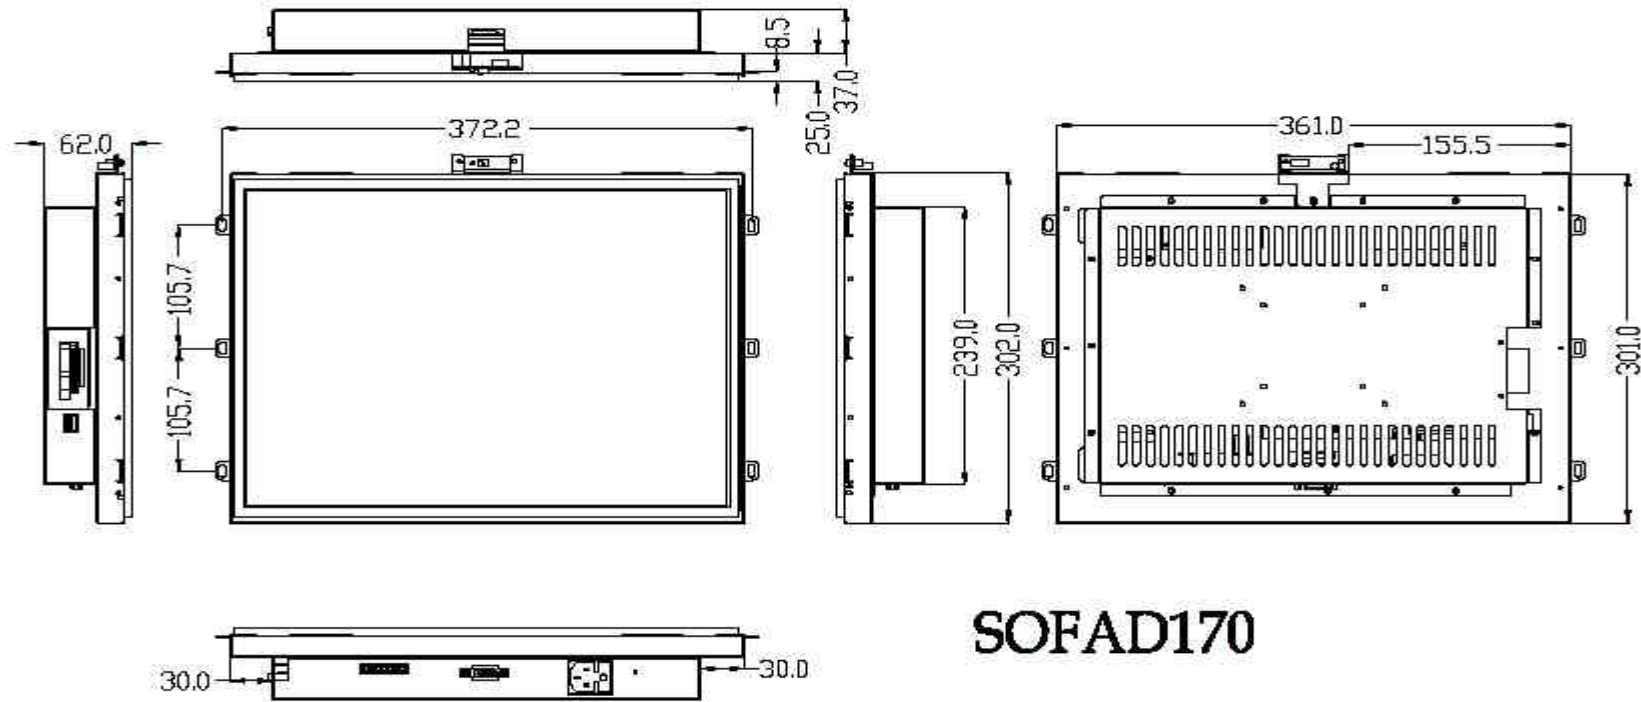

Dimensions for OFAD170M (AD Series Media Player 17" Open Frame)
All dimensions in mm

SOFAD170