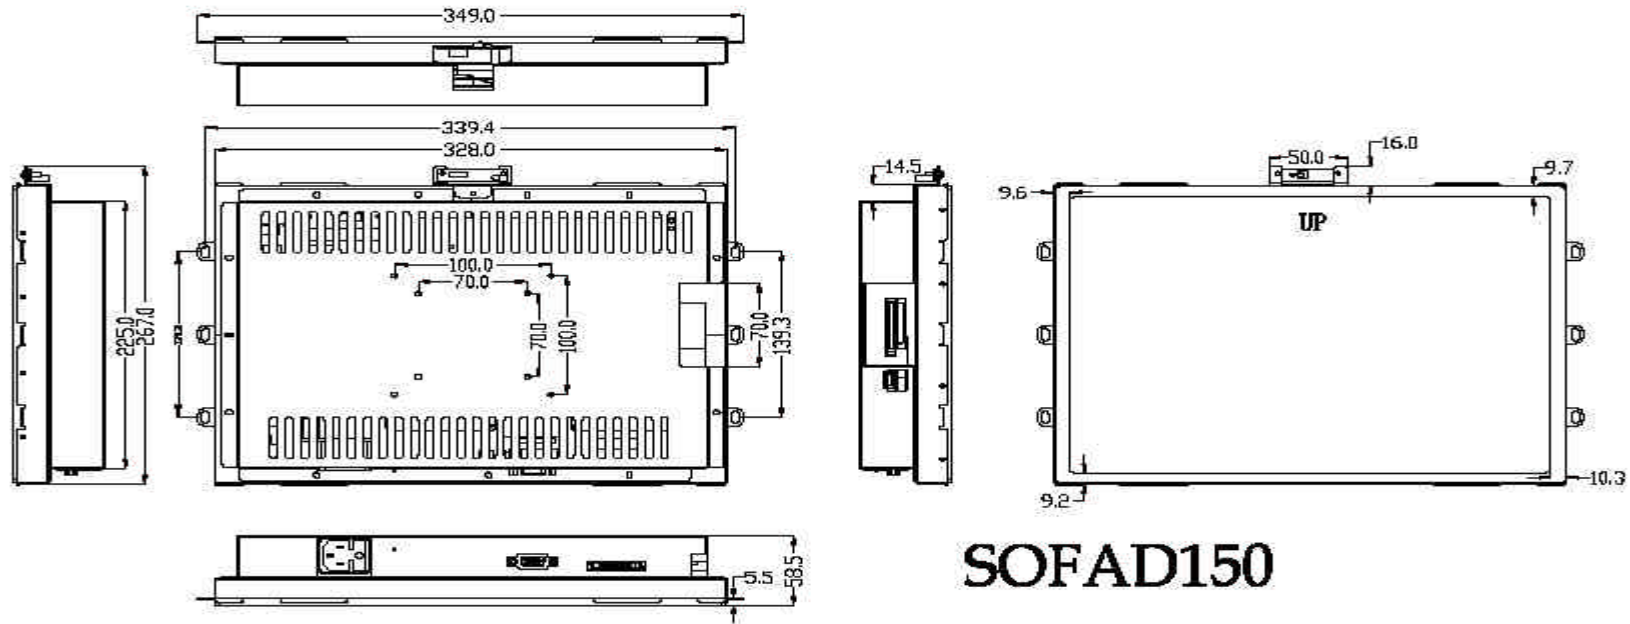

Dimensions for OFAD150M (AD Series Media Player 15" Open Frame)
All dimensions in mm

SOFAD150