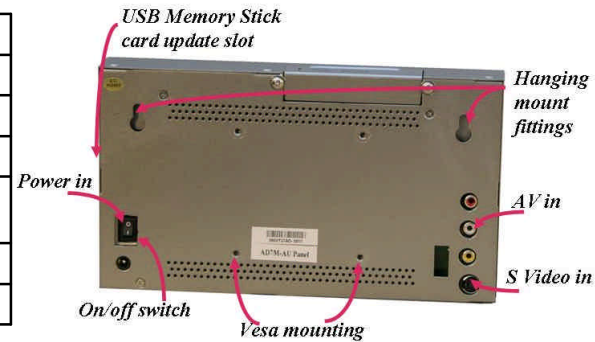

Key Features

Playback formats: Video	MPEG 1, 2 & 4; Motion JPEG (avi)
Photo	JPEG
Audio	MP3
Interfaces	USB memory stick for card updates
Frame Type	Silvered rugged metal for POS and public area display. Can be customised for volume.
Screen Type	400 nit, 1440 x 224 resolution, sacrificial acrylic cover
Speakers	2 x 2W