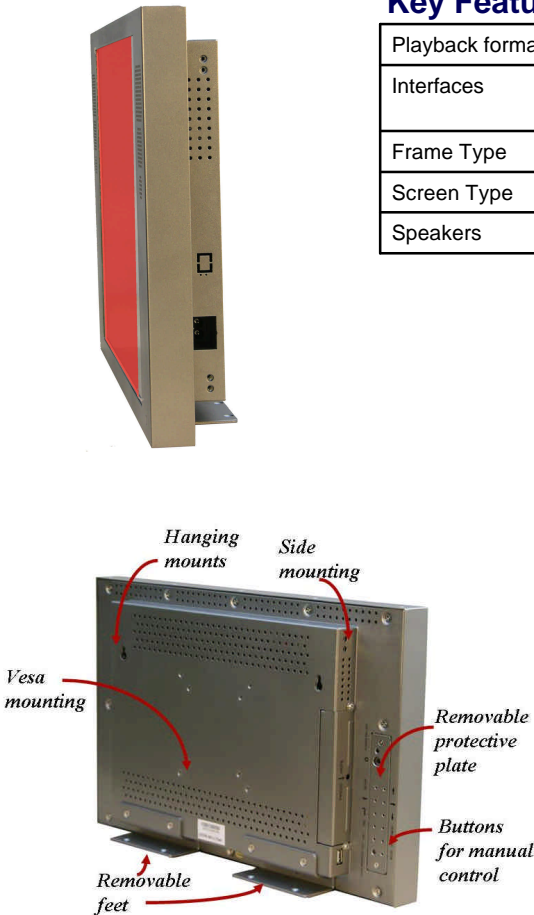

Enhanced Features

Multiple memory cards supported	Compact Flash card Microdrive Secure Digital Card (SD) Smart Media Card (SMC)	Multimedia Card (MMC) Memory Stick (MS) Memory Stick Pro (MSP)
Styling	The AD Series has been designed with a rear panel, inset from the front profile. This enables a slim appearance to the front panel; allows power cables to be routed without being visible from the front and keeps buttons and connection sockets hidden.	
Power Adaptor	Power adaptor can be internal or external. Choose what best suits mounting requirements.*	
Unit feet (see adjacent diagram)	Feet are designed to provide fitting and stability on shelf edges up to 20mm thick. Feet can be also be drilled and bolted to secure the unit to a surface. For other types of mounting, feet are removable if required.	
JPEG display control	JPEG slideshow and JPEG music slideshow with ability to set transition effects, set transition speed and set JPEG interval time. JPEG images play as a smooth scroll with no transitional jump.	
Enhanced playback features	Enhanced features include zoom; rotate; autoplay; repeat options; JPEG and video thumbnails; display file properties; select card if multiple memory cards present; autosensing video scaling (video scaled to screen size automatically)	
Button Plate	Innovative feature which stops general access to unit controls, but allows user to access buttons using a slim stylus. The plate can also be removed if required.	